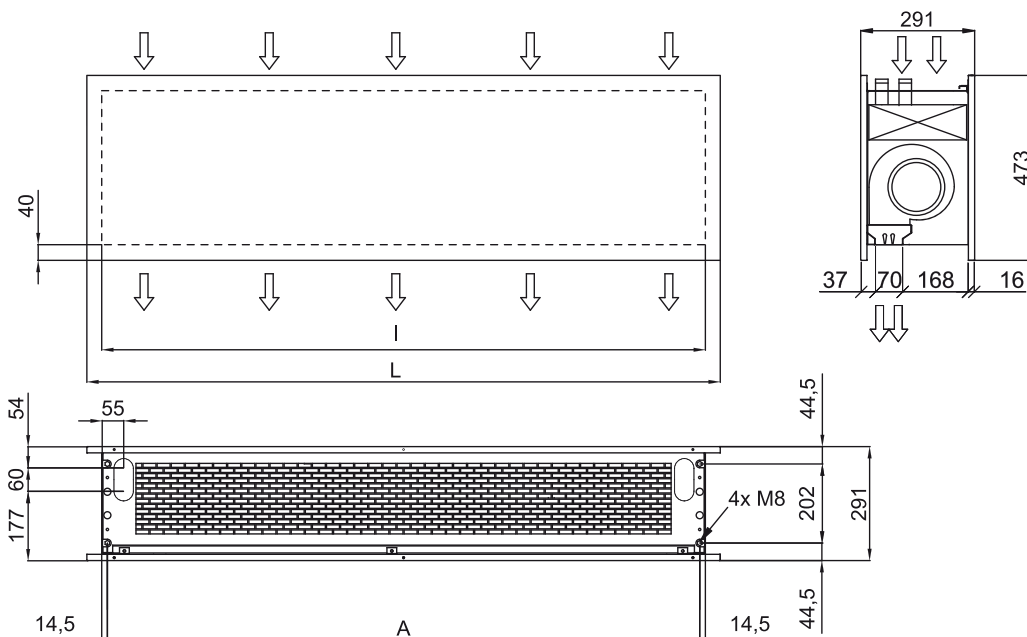

60Hz

Soojuspump - DX 1:1

Mudel	(m³/h)	(m)
ZEN ECG 1000 DX10-ME	5/8" - 3/8"	
ZEN ECG 1500 DX14-ME	5/8" - 3/8"	
ZEN ECG 2000 DX22-ME	1" - 3/8"	
ZEN ECG 2000 DX24-ME	1" - 1/2"	
ZEN ECG 2500 DX27-ME	1" - 1/2"	

Soojuspump - VRV

Mudel	(m³/h)	(m)
ZEN ECG 1000 VRF10-ME	5/8" - 3/8"	
ZEN ECG 1500 VRF13-ME	5/8" - 3/8"	
ZEN ECG 1500 VRF15-ME	5/8" - 3/8"	
ZEN ECG 2000 VRF20-ME	1" - 3/8"	
ZEN ECG 2000 VRF24-ME	1" - 1/2"	
ZEN ECG 2500 VRF29-ME	1" - 1/2"	
ZEN ECG 2500 VRF25-ME	1" - 1/2"	

Mõõtmed

	L	I	A
Zen 1000	1220	1140	1115
Zen 1500	1620	1544	1515
Zen 2000	2120	2044	2015
Zen 2500	2620	2544	2515