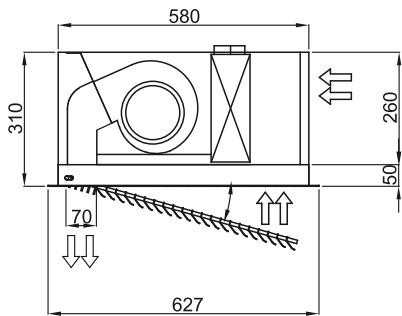

Soojuspump - VRV

Mudel	(m³/h)	(m)
RDAM ECG 2500 VRV25-DA	3/4" - 3/8"	
RDAM ECG 2500 VRV29-DA	7/8" - 3/8"	

Mõõtmed

	L	L1	A	B
Recessed Dam 1000	1000	1048	920	-
Recessed Dam 1500	1500	1548	1420	710
Recessed Dam 2000	2000	2048	1920	960
Recessed Dam 2500	2500	2548	2420	1210