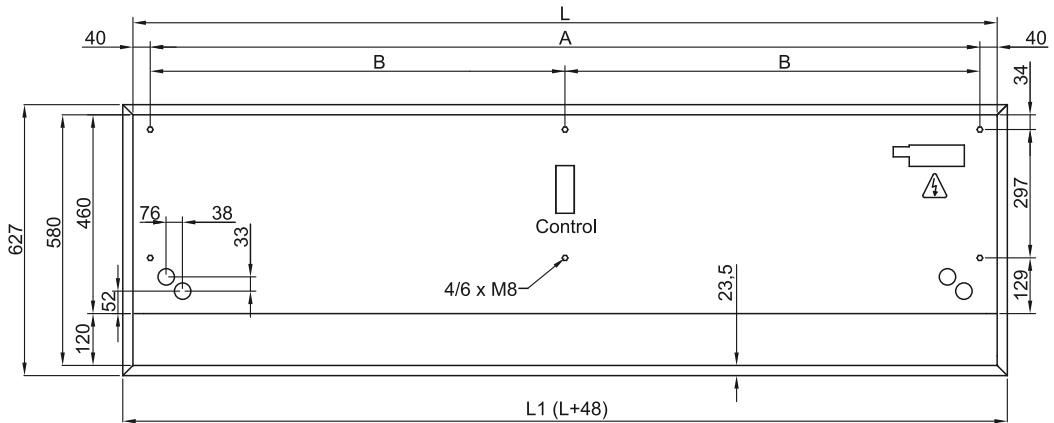

Soojuspump - VRV

Mudel	(m³/h)	(m)
RDAM ECG 2500 VRV25-DA	3/4" - 3/8"	
RDAM ECG 2500 VRV29-DA	7/8" - 3/8"	

Mõõtmed

	L	L1	A	B
Recessed Dam 1000	1000	1048	920	-
Recessed Dam 1500	1500	1548	1420	710
Recessed Dam 2000	2000	2048	1920	960
Recessed Dam 2500	2500	2548	2420	1210